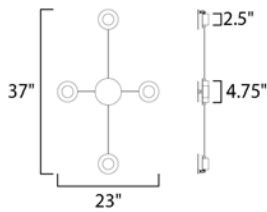

PRODUCT DESCRIPTION

A creative way to add light to any room, this collection can be arranged into many configurations. Simply install the main canopy and position the Moons to your desired location within 3 feet from the center. Each Moon is finished in White on the backside and Black on the face. The face can move from side to side as well in an outward direction.

MEASUREMENTS

DIMENSION : 23" W x 37" H x 2.5" Ext
 MAX OAH : 4.75" W x 4.75" H
 HANGING WEIGHT : 3.96 lb

LAMPING

INPUT VOLTAGE : 120V
 LUMENS : 960 Rated (720 Del.)
 BULB : 4 x 2.4W LED PCB Integrated , 10W Total
 BULB INCLUDED : (Integrated)
 DIMMABLE : Triac CL
 CRI : 80+ CRI
 COLOR_TEMP : 3000K
 LIGHTING_DIRECTION : Indirect