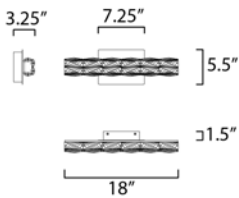

PRODUCT DESCRIPTION

Rectangular Beveled Crystals are banded together to form soft square cylinders which are illuminated by LED that creates a brilliant lighting effect. Some items include metal chassis of Black which frame the crystal for a beautiful silhouette.

MEASUREMENTS

DIMENSION : 18" L 5.5" H x 3.25" Ext
 BACK PLATE : 4.75" W x 1.5" H x 9" HCO
 HANGING WEIGHT : 4.29 lb

LAMPING

INPUT VOLTAGE : 120V
 LUMENS : 1,540 Rated (985 Del.)
 BULB : 1 x 15W LED PCB Integrated , 14W Total
 BULB INCLUDED : (Integrated)
 DIMMABLE : Triac CL or ELV
 CRI : 90+ CRI
 COLOR_TEMP : 3000K
 LIGHTING_DIRECTION : Omni