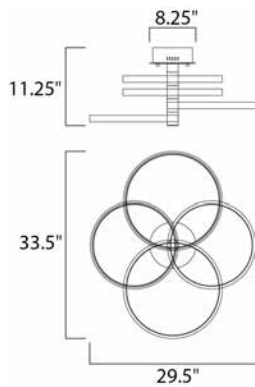

PRODUCT DESCRIPTION

Rings of various sizes finished in Black are supported from a column of soft Gold. This European classic is a soft contemporary design which works in today's home decor.