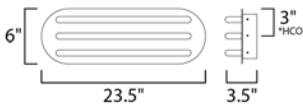

LAMPING

INPUT VOLTAGE : 120V
LUMENS : 1,960 Rated (1,260 Del.)
BULB : 3 x 9W LED PCB Integrated , 27W Total
BULB INCLUDED : (Integrated)
DIMMABLE : Triac CL
CRI : 80 CRI
COLOR_TEMP : 3000K
LIGHTING_DIRECTION : Indirect