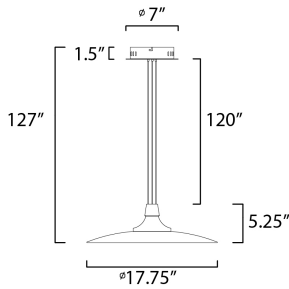

PRODUCT DESCRIPTION

Low profile cone shape metal shades finished in Black are fitted with a Satin White glass diffuser which conceals a high power LED light source.

MEASUREMENTS

DIMENSION : 17.75" L x 17.75" W x 5.25" H
 MAX OAH : 126.75" OAH
 CANOPY : 7" W x 1.5" H x 7" L
 HANGING WEIGHT : 5.06 lb