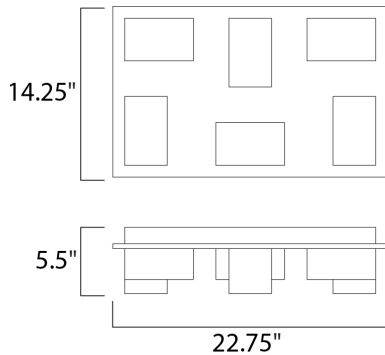

PRODUCT DESCRIPTION

Rectangular cubes of aluminum finished in your choice of Coffee or Polished Chrome are interconnected in geometric forms. Generous amount of LED illumination filter through a sparkling Crystalline acrylic diffuser to create a spectacular display.

MEASUREMENTS

DIMENSION : 22.75" L x 14.25" W x 5.5" H
 HANGING WEIGHT : 6.5 lb

LAMPING

INPUT VOLTAGE : 120V
 LUMENS : 3,024 Rated
 BULB : 6 x 7.2W LED PCB Integrated , 43W Total
 BULB INCLUDED : (Integrated)
 DIMMABLE : Triac CL
 CRI : 80+ CRI
 COLOR_TEMP : 3000K