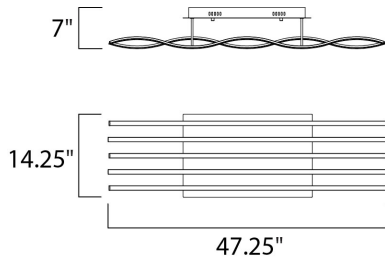

LAMPING

INPUT VOLTAGE : 120V
LUMENS : 3,024 Rated
BULB : 5 x 8.64W LED PCB Integrated , 43W Total
BULB INCLUDED : (Integrated)
DIMMABLE : Triac CL
CRI : 80 CRI
COLOR_TEMP : 3000K