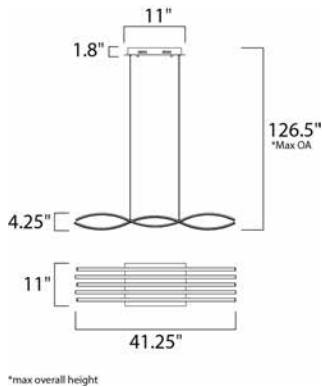

**PRODUCT DESCRIPTION**

Alternating waves of Polished Chrome mirror each other and create a graceful and soothing look. Strips of LEDs evenly illuminate the space below and are fully dimmable.

**MEASUREMENTS**

- DIMENSION : 41.25" L x 11" W x 4.25" H
- MAX OAH : 126.5" OAH
- CANOPY : 11" W x 1.8" H x 15.8" L
- HANGING WEIGHT : 10.6 lb

**LAMPING**

- INPUT VOLTAGE : 120V
- LUMENS : 2,646 Rated
- BULB : 5 x 37.8W LED PCB Integrated , 38W Total
- BULB INCLUDED : (Integrated)
- DIMMABLE : Triac CL
- CRI : 80 CRI
- COLOR\_TEMP : 3000K