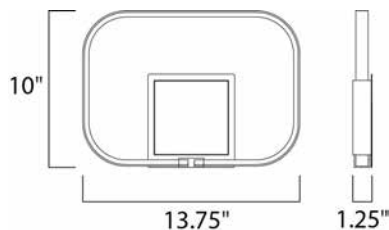

MEASUREMENTS

DIMENSION : 13.75" W x 10" H x 1.25" Ext
 MAX OAH : 5.5" W x 1.2" H
 HANGING WEIGHT : 1.8 lb

LAMPING

INPUT VOLTAGE : 120V
 LUMENS : 504 Rated
 BULB : 1 x 7.2W LED PCB Integrated , 7W Total
 BULB INCLUDED : (Integrated)
 DIMMABLE : Triac CL
 CRI : 80+ CRI
 COLOR_TEMP : 3000K
 LIGHTING_DIRECTION : All