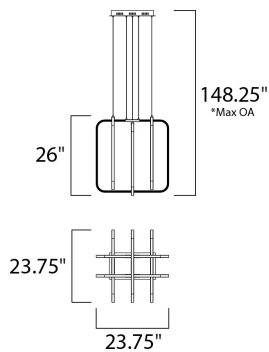

*max overall height

MEASUREMENTS

DIMENSION : 23.75" L x 23.75" W x 26" H
 MAX OAH : 148.25" OAH
 CANOPY : 8.7" W x 1.8" H x 15" L
 HANGING WEIGHT : 13.2 lb

LAMPING

INPUT VOLTAGE : 120V
 LUMENS : 5,418 Rated
 BULB : 5 x 77.4W LED PCB Integrated , 77W Total
 BULB INCLUDED : (Integrated)
 DIMMABLE : Triac CL
 CRI : 80+ CRI
 COLOR_TEMP : 3000K