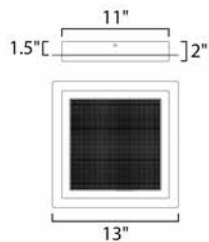

MEASUREMENTS

- DIMENSION : 13" L x 13" W x 2" H
- CANOPY : 11" W x 1.5" H x 11" L
- HANGING WEIGHT : 10.23 lb

LAMPING

- INPUT VOLTAGE : 120V
- LUMENS : 1,792 Rated (370 Del.)
- BULB : 1 x 25.6W LED PCB Integrated , 26W Total
- BULB INCLUDED : (Integrated)
- DIMMABLE : Triac CL
- CRI : 90 CRI
- COLOR_TEMP : 3000K