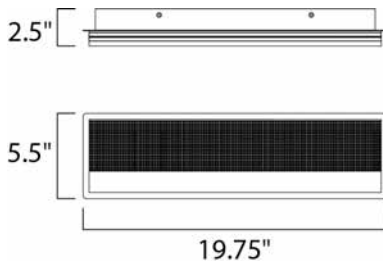

PRODUCT DESCRIPTION

Thousands of miniature crystals are embedded into a sheet of clear acrylic which form a material we call Gemite. When illuminated by the LED mounted in the Polished Chrome frame the Gemite glistens like the stars in a galaxy. With the added downlight you get both glamour and ample lighting from this beautiful vanity collection.

MEASUREMENTS

DIMENSION : 19.75" L x 2.5" W x 5.5" H x 2.5" Ext
 BACK PLATE : 18.25" W x 4.75" H x 2.75" HCO
 HANGING WEIGHT : 8.36 lb

LAMPING

INPUT VOLTAGE : 120V
 LUMENS : 1,421 Rated (1,090 Del.)
 BULB : 2 x 20.3W LED PCB Integrated , 20W Total
 BULB INCLUDED : (Integrated)
 DIMMABLE : Triac CL
 CRI : 90+ CRI
 COLOR_TEMP : 3000K
 LIGHTING_DIRECTION : Up/Down