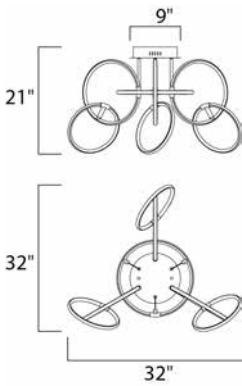

**MEASUREMENTS**

DIMENSION : 32" L x 32" W x 21" H  
 CANOPY : 9" W x 2" H x 9" L  
 HANGING WEIGHT : 9.46 lb

**LAMPING**

LUMENS : 5,550 Rated  
 BULB : 7 x 81W LED PCB Integrated , 81W Total  
 BULB INCLUDED : (Integrated)  
 DIMMABLE : Triac CL  
 CRI : 80+ CRI  
 COLOR\_TEMP : 3000K