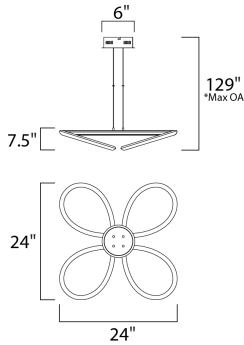

LAMPING

INPUT VOLTAGE : 110-277V
LUMENS : 2,730 Rated (2,154 Del.)
BULB : 1 x 39W LED PCB Integrated , 39W Total
BULB INCLUDED : (Integrated)
DIMMABLE : Only at 120V with ELV
CRI : 90+ CRI
COLOR_TEMP : 2700K