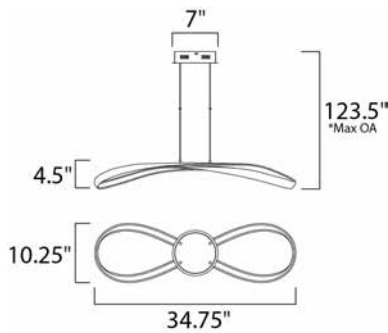

PRODUCT DESCRIPTION

This unique collection features metal channel finish in a rich Silver Leaf is a perfect choice for those looking a focal point of their room decor. High power LED with excellent color rendering provides ample light which completes this extraordinary design.

*max overall height

MEASUREMENTS

- DIMENSION : 34.75" L x 10.25" W x 4.5" H
- MAX OAH : 123.5" OAH
- CANOPY : 7.25" W x 2" H x 7" L
- HANGING WEIGHT : 4.4 lb

LAMPING

- INPUT VOLTAGE : 110-277V
- LUMENS : 2,730 Rated (2,145 Del.)
- BULB : 1 x 39W LED PCB Integrated , 39W Total
- BULB INCLUDED : (Integrated)
- DIMMABLE : Only at 120V with ELV
- CRI : 90+ CRI
- COLOR_TEMP : 3000K