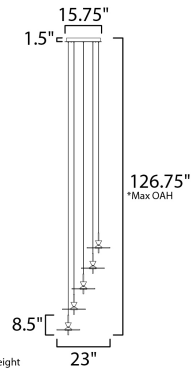

PRODUCT DESCRIPTION

Flat round acrylic disks are etched with a circular design that becomes vivid as light travels through it. Suspended from frames of Matte White with Metallic Gold accents, each disc has a swivel which allows you to control the direction the light.

MEASUREMENTS

DIMENSION : 23" L x 23" W x 8.5" H
 MAX OAH : 126.75" OAH
 CANOPY : 15.75" W x 1.5" H x 15.75" L
 HANGING WEIGHT : 14.33 lb

LAMPING

INPUT VOLTAGE : 120V
 LUMENS : 4,200 Rated (2,050 Del.)
 BULB : 5 x 12W LED PCB Integrated , 60W Total
 BULB INCLUDED : (Integrated)
 DIMMABLE : Triac CL
 CRI : 80+ CRI
 COLOR_TEMP : 3000K