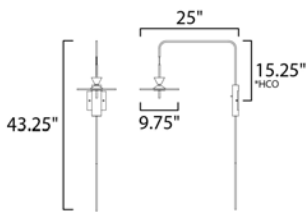

LAMPING

INPUT VOLTAGE : 120V
LUMENS : 840 Rated (550 Del.)
BULB : 1 x 12W LED PCB Integrated , 12W Total
BULB INCLUDED : (Integrated)
DIMMABLE : Triac CL
CRI : 80+ CRI
COLOR_TEMP : 3000K
LIGHTING_DIRECTION : Down