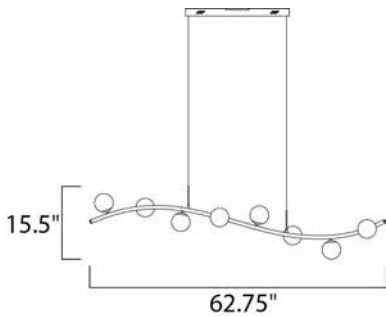

**PRODUCT DESCRIPTION**

A gently curved, tapered rod finished in Metallic Gold is adorned with several Satin White glass balls and illuminated by integrated LED. The Rover collection is the interpretation of an organically formed branch with buds of white glass that is sure to add elegance to any room.

**MEASUREMENTS**

- DIMENSION : 62.75" L x 9.5" W x 15.5" H
- MAX OAH : 132.25" OAH
- CANOPY : 2.5" W x 1.5" H x 22" L
- HANGING WEIGHT : 7.5 lb

**LAMPING**

- INPUT VOLTAGE : 120V
- LUMENS : 1,680 Rated (1,380 Del.)
- BULB : 8 x 3W LED PCB Integrated , 24W Total
- BULB INCLUDED : (Integrated)
- DIMMABLE : Triac CL
- CRI : 80+ CRI
- COLOR\_TEMP : 3000K