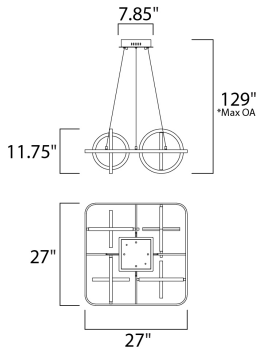

\*max overall height

**MEASUREMENTS**

DIMENSION : 27" L x 27" W x 11.75" H  
 MAX OAH : 129" OAH  
 CANOPY : 7.85" W x 2" H x 7.85" L  
 HANGING WEIGHT : 9.3 lb

**LAMPING**

INPUT VOLTAGE : 120V  
 LUMENS : 5,250 Rated (1,500 Del.)  
 BULB : 8 x 98W LED PCB Integrated , 98W Total  
 BULB INCLUDED : (Integrated)  
 DIMMABLE : Triac CL  
 CRI : 80+ CRI  
 COLOR\_TEMP : 3000K