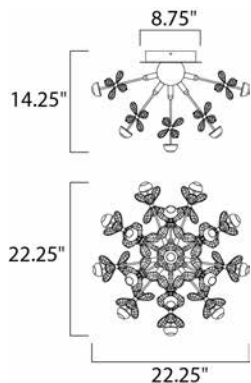

PRODUCT DESCRIPTION

Just like a Supernova releasing a tremendous burst of energy, becoming extraordinarily bright, this collection of lighting sputniks into a brilliant display of crystal and LED illumination. High quality Beveled Crystals are back-lit by LED modules encased in Polished Chrome housings. Additional lighting is diffused through crystalline diffusers. The result of this is a dazzling interpretation of the astronomical event in a lighting sculpture.

MEASUREMENTS

DIMENSION : 22.25" L x 22.25" W x 14.25" H

HANGING WEIGHT : 14.74 lb

LAMPING

INPUT VOLTAGE : 120V

LUMENS : 2,688 Rated (2,110 Del.)

BULB : 32 x 1.2W LED PCB Integrated , 38W Total

BULB INCLUDED : (Integrated)

DIMMABLE : Triac CL

CRI : 90+ CRI

COLOR_TEMP : 3000K

FINISHES OPTION

GLASS

Crystal 20

MATERIAL

Steel, Aluminum, Crystal