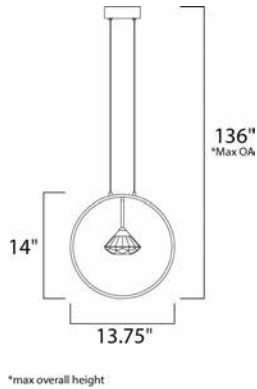

PRODUCT DESCRIPTION

Gracefully sweeping arms are finished in a textured Black with a Metallic Gold cups that suspends a faceted Clear acrylic diamond. Adding interest to the fixture, intersecting arms create an art form sure to attract attention. A pin up wall sconce with an arm that pivots is perfectly suited for bedside lighting.

MEASUREMENTS

- DIMENSION : 13.75" L x 4.75" W x 14" H
- MAX OAH : 136" OAH
- CANOPY : 5.25" W x 1.5" H x 4.75" L
- HANGING WEIGHT : 3.31 lb

LAMPING

- LUMENS : 330 Rated (210 Del.)
- BULB : 1 x 3W LED PCB Integrated , 3W Total
- BULB INCLUDED : (Integrated)
- DIMMABLE : Triac CL
- CRI : 80+ CRI
- COLOR_TEMP : 3000K