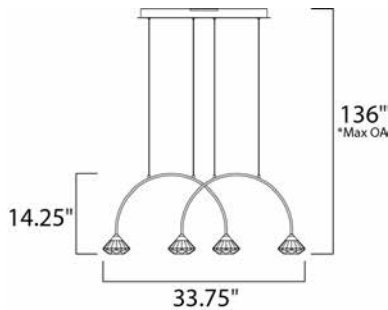

PRODUCT DESCRIPTION

Gracefully sweeping arms are finished in a textured Black with a Metallic Gold cups that suspends a faceted Clear acrylic diamond. Adding interest to the fixture, intersecting arms create an art form sure to attract attention. A pin up wall sconce with an arm that pivots is perfectly suited for bedside lighting.

*max overall height

MEASUREMENTS

- DIMENSION : 33.75" L x 5.5" W x 14.25" H
- MAX OAH : 136" OAH
- CANOPY : 3.25" W x 1.5" H x 23.75" L
- HANGING WEIGHT : 9.92 lb

LAMPING

- INPUT VOLTAGE : 120V
- LUMENS : 1,160 Rated (840 Del.)
- BULB : 4 x 3W LED PCB Integrated , 12W Total
- BULB INCLUDED : (Integrated)
- DIMMABLE : Triac CL
- CRI : 80+ CRI
- COLOR_TEMP : 3000K