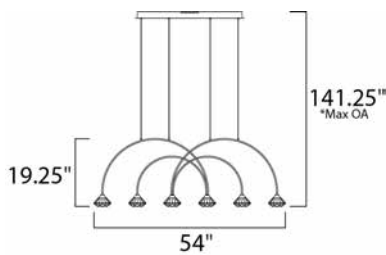

PRODUCT DESCRIPTION

Gracefully sweeping arms are finished in a textured Black with a Metallic Gold cups that suspends a faceted Clear acrylic diamond. Adding interest to the fixture, intersecting arms create an art form sure to attract attention. A pin up wall sconce with an arm that pivots is perfectly suited for bedside lighting.

MEASUREMENTS

DIMENSION : 54" L x 5.5" W x 19.25" H
 MAX OAH : 141.25" OAH
 CANOPY : 3.25" W x 1.5" H x 30.75" L
 HANGING WEIGHT : 16.32 lb

LAMPING

INPUT VOLTAGE : 120V
 LUMENS : 1,560 Rated (1,260 Del.)
 BULB : 6 x 3W LED PCB Integrated , 18W Total
 BULB INCLUDED : (Integrated)
 DIMMABLE : Triac CL
 CRI : 80+ CRI
 COLOR_TEMP : 3000K

*max overall height

FINISHES OPTION

 Black / Metallic Gold

GLASS

Clear Acrylic 75

MATERIAL

Steel, Aluminum, Acrylic

RATINGS