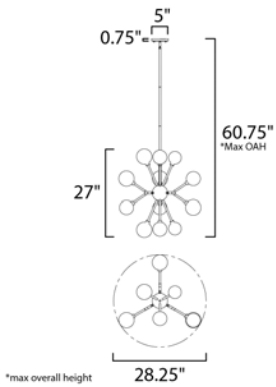

**PRODUCT DESCRIPTION**

The reimagining of the classic Sputnik features threaded Mirror Smoke glass shades on a Polished Chrome body. To complete this shiny starburst pendant, we include our 4W G9 LED light bulb to create a spacey modern look.

**MEASUREMENTS**

DIMENSION : 28.25" L x 28.25" W x 27" H  
 MAX OAH : 60.75" OAH  
 CANOPY : 5" W x 0.75" H x 5" L  
 HANGING WEIGHT : 7.9 lb

**LAMPING**

INPUT VOLTAGE : 120V  
 LUMENS : 5,400 Rated  
 BULB : 12 x 4W LED G9 , 48W Total  
 BULB INCLUDED : (Included)  
 DIMMABLE : Triac CL  
 CRI : 90+ CRI  
 COLOR\_TEMP : 3000K