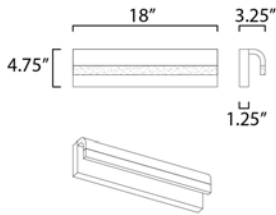

PRODUCT DESCRIPTION

An aluminum frame of Polished Chrome or Black, cascades downward and supports a frosted acrylic diffuser which nicely diffuses the light from the LED enclosed. A perfect complement to the similar bath hardware found in many homes today.

MEASUREMENTS

DIMENSION : 18" W x 4.75" H x 3.25" Ext
 BACK PLATE : 18" W x 4.75" H x 2.25" HCO
 HANGING WEIGHT : 3.74 lb

LAMPING

INPUT VOLTAGE : 120V
 LUMENS : 910 Rated (700 Del.)
 BULB : 1 x 13W LED PCB Integrated , 13W Total
 BULB INCLUDED : (Integrated)
 DIMMABLE : Triac CL or ELV
 CRI : 90+ CRI
 COLOR_TEMP : 3000K
 LIGHTING_DIRECTION : Down