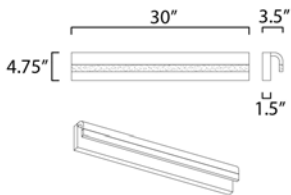

**PRODUCT DESCRIPTION**

An aluminum frame of Polished Chrome or Black, cascades downward and supports a frosted acrylic diffuser which nicely diffuses the light from the LED enclosed. A perfect complement to the similar bath hardware found in many homes today.

**MEASUREMENTS**

DIMENSION : 30" W x 4.75" H x 3.5" Ext  
 BACK PLATE : 30" W x 4.75" H x 2.25" HCO  
 HANGING WEIGHT : 6.16 lb

**LAMPING**

INPUT VOLTAGE : 120V  
 LUMENS : 1,540 Rated (1,200 Del.)  
 BULB : 1 x 22W LED PCB Integrated , 22W Total  
 BULB INCLUDED : (Integrated)  
 DIMMABLE : Triac CL or ELV  
 CRI : 90+ CRI  
 COLOR\_TEMP : 3000K  
 LIGHTING\_DIRECTION : Down