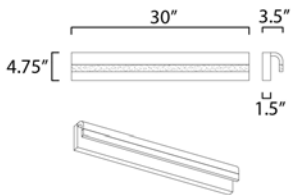

PRODUCT DESCRIPTION

An aluminum frame of Polished Chrome or Black, cascades downward and supports a frosted acrylic diffuser which nicely diffuses the light from the LED enclosed. A perfect complement to the similar bath hardware found in many homes today.

MEASUREMENTS

DIMENSION : 30" W x 4.75" H x 3.5" Ext
 BACK PLATE : 30" W x 4.75" H x 2.25" HCO
 HANGING WEIGHT : 6.16 lb

LAMPING

INPUT VOLTAGE : 120V
 LUMENS : 1,540 Rated (1,200 Del.)
 BULB : 1 x 22W LED PCB Integrated , 22W Total
 BULB INCLUDED : (Integrated)
 DIMMABLE : Triac CL or ELV
 CRI : 90+ CRI
 COLOR_TEMP : 3000K
 LIGHTING_DIRECTION : Down