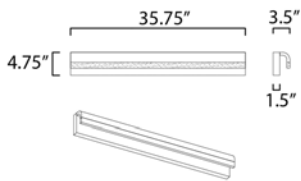

**PRODUCT DESCRIPTION**

An aluminum frame of Polished Chrome or Black, cascades downward and supports a frosted acrylic diffuser which nicely diffuses the light from the LED enclosed. A perfect complement to the similar bath hardware found in many homes today.

**MEASUREMENTS**

DIMENSION : 35.75" W x 4.75" H x 3.5" Ext  
 BACK PLATE : 35.75" W x 4.75" H x 2.25" HCO  
 HANGING WEIGHT : 7.26 lb

**LAMPING**

INPUT VOLTAGE : 120V  
 LUMENS : 1,750 Rated (1,400 Del.)  
 BULB : 1 x 25W LED PCB Integrated , 25W Total  
 BULB INCLUDED : (Integrated)  
 DIMMABLE : Triac CL or ELV  
 CRI : 90+ CRI  
 COLOR\_TEMP : 3000K  
 LIGHTING\_DIRECTION : Down