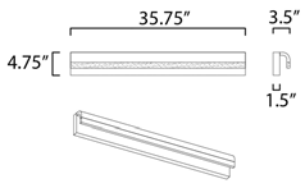

**PRODUCT DESCRIPTION**

An aluminum frame of Polished Chrome or Black, cascades downward and supports a frosted acrylic diffuser which nicely diffuses the light from the LED enclosed. A perfect complement to the similar bath hardware found in many homes today.

**MEASUREMENTS**

DIMENSION : 35.75" W x 4.75" H x 3.5" Ext  
 BACK PLATE : 36" W x 4.75" H x 2.25" HCO  
 HANGING WEIGHT : 7.26 lb

**LAMPING**

INPUT VOLTAGE : 120V  
 LUMENS : 1,750 Rated (1,400 Del.)  
 BULB : 1 x 25W LED PCB Integrated , 25W Total  
 BULB INCLUDED : (Integrated)  
 DIMMABLE : Triac CL or ELV  
 CRI : 90+ CRI  
 COLOR\_TEMP : 3000K  
 LIGHTING\_DIRECTION : Down