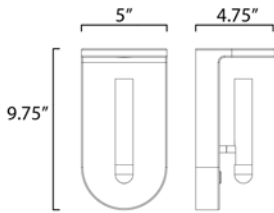

PRODUCT DESCRIPTION

This versatile wall sconce features an adjustable spot controlled by an on-off push button switch which works well bedside. If left in the upright position the light passes through a hole in the cantilevered top which houses colored gels of red, green, blue, or clear for a nice lighting effect

MEASUREMENTS

DIMENSION : 5" W x 9.75" H x 2.5" Ext
 MAX OAH : 4" W x 5" H
 HANGING WEIGHT : 3.44 lb

LAMPING

INPUT VOLTAGE : 100-240V
 LUMENS : 336 Rated (200 Del.)
 BULB : 1 x 3W LED PCB Integrated , 4W Total
 BULB INCLUDED : (Integrated)
 DIMMABLE : Y
 CRI : 90+ CRI
 COLOR_TEMP : 3000K
 LIGHTING_DIRECTION : Directional