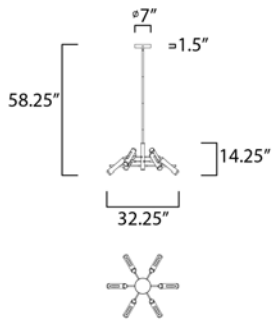

PRODUCT DESCRIPTION

Adjustable cylinders pivots on axis with light emitting from both the top and the bottom for even illumination throughout the room. Finished in Black with a contrasting Satin Nickel trim, this contemporary look is both a dramatic statement as well as functional lighting.

MEASUREMENTS

- DIMENSION : 32.25" L x 32.25" W x 14.25" H
- MAX OAH : 58.25" OAH
- CANOPY : 7" W x 1.5" H x 7" L
- HANGING WEIGHT : 14.74 lb

LAMPING

- INPUT VOLTAGE : 120V
- LUMENS : 2,880 Rated (2,174 Del.)
- BULB : 12 x 3W LED PCB Integrated , 36W Total
- BULB INCLUDED : (Integrated)
- DIMMABLE : Triac CL or ELV
- CRI : 80+ CRI
- COLOR_TEMP : 3000K

FINISHES OPTION

- Black / Satin Nickel

MATERIAL

Steel, Aluminum, Acrylic

RATINGS

cETLus
Dry Location

ADDITIONAL

ADJUSTABLE
SLOPE: 90
RATED LIFE 25000 Hours
OPERATING TEMPERATURE:
-20°C (-4°F), 40°C (104°F)