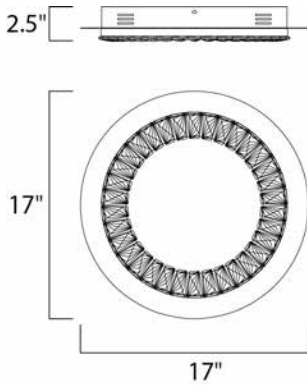

PRODUCT DESCRIPTION

Rings of Beveled Crystals are mounted into a Polished Chrome band and suspended from cable as if they were floating in air. Multiple size rings mounted in descending order create a unique and brilliant light form which is sure to be the focal point of the room.

MEASUREMENTS

DIMENSION : 17" L x 17" W x 2.5" H
 HANGING WEIGHT : 8.6 lb

LAMPING

INPUT VOLTAGE : 120V
 LUMENS : 2,170 Rated (1,620 Del.)
 BULB : 1 x 31W LED PCB Integrated , 31W Total
 BULB INCLUDED : (Integrated)
 DIMMABLE : Triac CL
 CRI : 90+ CRI
 COLOR_TEMP : 3000K