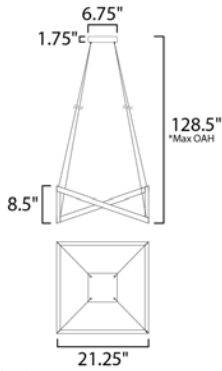

**PRODUCT DESCRIPTION**

Channels of Black are fused in an erratic fashion concealing a LED light source that emits a soft and even illumination to the surface below. Light intensity is adjustable down to 10% to allow for multiple room scene settings.

**MEASUREMENTS**

DIMENSION : 21.25" L x 21.25" W x 8.5" H  
 MAX OAH : 128.5" OAH  
 CANOPY : 6.75" W x 1.75" H x 6.75" L  
 HANGING WEIGHT : 15.87 lb

**LAMPING**

INPUT VOLTAGE : 120V  
 LUMENS : 2,500 Rated (1,600 Del.)  
 BULB : 1 x 36W LED PCB Integrated , 36W Total  
 BULB INCLUDED : (Integrated)  
 DIMMABLE : Triac CL  
 CRI : 80+ CRI  
 COLOR\_TEMP : 3000K