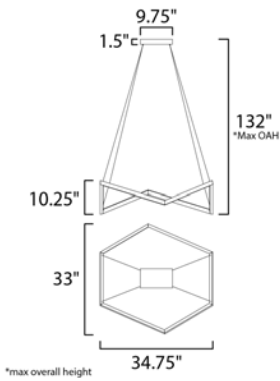

PRODUCT DESCRIPTION

Channels of Black are fused in an erratic fashion concealing a LED light source that emits a soft and even illumination to the surface below. Light intensity is adjustable down to 10% to allow for multiple room scene settings.

MEASUREMENTS

DIMENSION : 34.75" L x 33" W x 10.25" H
 MAX OAH : 132" OAH
 CANOPY : 6" W x 1.5" H x 9.75" L
 HANGING WEIGHT : 16.09 lb

LAMPING

INPUT VOLTAGE : 120V
 LUMENS : 3,500 Rated (2,200 Del.)
 BULB : 1 x 50W LED PCB Integrated , 50W Total
 BULB INCLUDED : (Integrated)
 DIMMABLE : Triac CL
 CRI : 80+ CRI
 COLOR_TEMP : 3000K