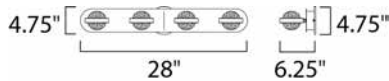

**MEASUREMENTS**

DIMENSION : 28" W x 4.75" H x 6.25" Ext  
 BACK PLATE : 2.25" HCO  
 HANGING WEIGHT : 11 lb

**LAMPING**

LUMENS : 1,260 Rated  
 BULB : 4 x 4.5W LED PCB Integrated , 18W Total  
 BULB INCLUDED : (Integrated)  
 DIMMABLE : Triac CL  
 CRI : 80+ CRI  
 COLOR\_TEMP : 3000K