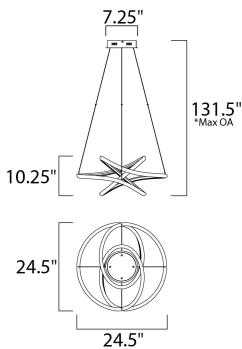

**PRODUCT DESCRIPTION**

Arched Matte White aluminum channel is artfully formed into unique lighting sculptures. Two rows of LEDs are used to double the light output but are fully dimmable for your comfort level.

\*max overall height

**MEASUREMENTS**

DIMENSION : 24.5" L x 24.5" W x 10.25" H  
 MAX OAH : 131.5" OAH  
 CANOPY : 7.25" W x 2" H x 7.25" L  
 HANGING WEIGHT : 6.6 lb

**LAMPING**

INPUT VOLTAGE : 110-277V  
 LUMENS : 3,640 Rated (2,340 Del.)  
 BULB : 1 x 52W LED PCB Integrated , 52W Total  
 BULB INCLUDED : (Integrated)  
 DIMMABLE : Only at 120V with ELV  
 CRI : 90+ CRI  
 COLOR\_TEMP : 2700K