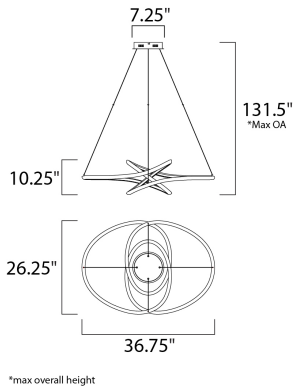

**MEASUREMENTS**

DIMENSION : 36.75" L x 26.25" W x 10.25" H  
 MAX OAH : 131.5" OAH  
 CANOPY : 7.25" W x 1.75" H x 7.75" L  
 HANGING WEIGHT : 9 lb

**LAMPING**

INPUT VOLTAGE : 110-277V  
 LUMENS : 4,620 Rated (2,970 Del.)  
 BULB : 1 x 66W LED PCB Integrated , 66W Total  
 BULB INCLUDED : (Integrated)  
 DIMMABLE : Only at 120V with ELV  
 CRI : 90+ CRI  
 COLOR\_TEMP : 2700K