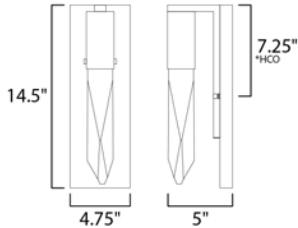

LAMPING

INPUT VOLTAGE : 120V
LUMENS : 560 Rated (480 Del.)
BULB : 1 x 6W LED AC Integrated , 6W Total
BULB INCLUDED : (Integrated)
DIMMABLE : Triac CL
CRI : 90+ CRI
COLOR_TEMP : 3000K
LIGHTING_DIRECTION : Down