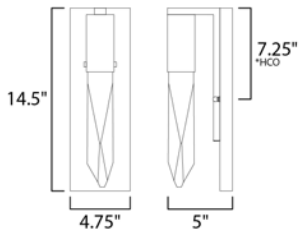

LAMPING

INPUT VOLTAGE : 120V
LUMENS : 560 Rated (480 Del.)
BULB : 1 x 6W LED AC Integrated , 6W Total
BULB INCLUDED : (Integrated)
DIMMABLE : Triac CL
CRI : 90+ CRI
COLOR_TEMP : 3000K
LIGHTING_DIRECTION : Down