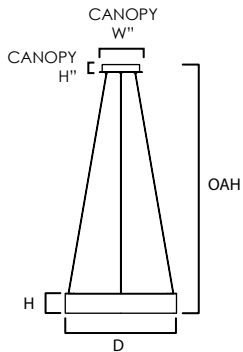

E31254 / E31256

LAMPING

MODEL	BULB TYPE	CRI	LUMENS		INPUT
			RATED	DEL	
E31252	40W PCB LED (Integrated)	90+	2800	2240	120V
E31254	40W PCB LED (Integrated)	90+	2800	2240	120V
E31256	60W PCB LED (Integrated)	90+	3500	2800	120V

- Dimmable only with Hue compatible devices.
- Requires Philips Hue Bridge for smart control or Philips Hue Wireless Dimmer Switch (not included)
- Unlock all features with a Philips Hue Bridge. Learn more on meethue.com

Always consult a qualified electrician before installing any lighting product

FINISHES OPTIONS:

Brushed Black (BBK)

MATERIAL:

Aluminum + Steel + Acrylic

RATINGS:

cETLus
Damp location (E31252)
Dry location (E31254 & E31256)
Dimmable (with Phillip Hue Compatible device)
CA Title 24

ADDITIONAL:

SLOPE: 30 (E31254/ E31256 only)
INSTALLATION: Adjustable (E31254/ E31256 only)
RATED LIFE: 30,000 hours
OPERATING TEMP: -20° C (-4°), 40° C (104° F)