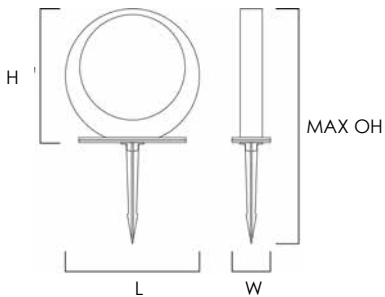

ALUMILUX™ LED PATHWAY

E41049

- ETL, cETL IP65
- LED 3000K, CRI 90+
- Wet Location

Job Name : _____
Job Type : _____
Quantity : _____
Comments : _____

PRODUCT DESCRIPTION

Provide safe and functional lighting along your paths by adding spot lighting and bollards. These machined aluminum products enhance the architectural elements of your home by using techniques like grazing and uplighting. Whether you choose to accentuate an object of interest or extend your living space, this collection has the sleek and slim profile to blend seamlessly into your pathways.

MEASUREMENT

DIMENSIONS : 13.75"L x 4"W x 13.5"H
CANOPY : 11"L x 4"W x 0.5"H
WIRE LENGTH : 36"
HANGING WEIGHT : 4.18 Lb

LAMPING

INPUT VOLTAGE : 12V
LUMENS : 840 Rated (610 Delivered)
BULB : (1) 12W LED (Integrated)
DIMMABLE : No
CRI : 90+
COLOR TEMPERATURE: 3000K

FINISHES OPTIONS:

White (WT)
Bronze (BZ)

MATERIAL:

Aluminum + Acrylic

RATINGS:

ETL cETL IP65
Wet Location

ADDITIONAL:

RATED LIFE: 35,000 Hours
OPERATING TEMP: -20° C (-4°), 40°C (104°F)
PHOTOMETRIC: Report Found Online