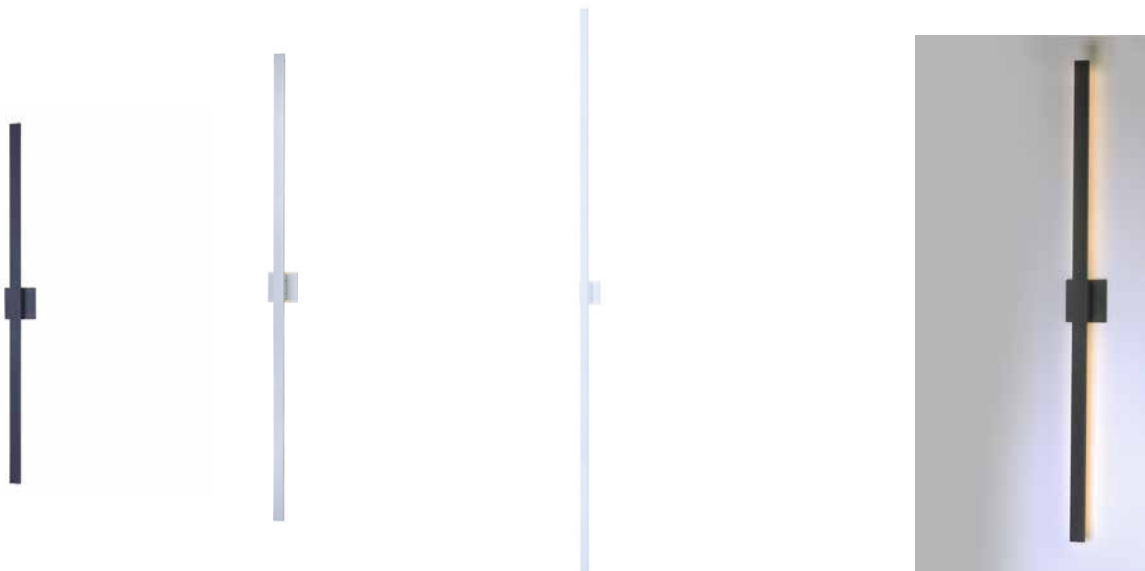

ALUMILUX™ I WALL SCONCE

E41344 | E41346 | E41348

- ETL/cETL IP65
- LED 3000K, CRI 90+
- Wet Location
- Title 24 for outdoor use
- Dimmable with ELV Dimmer

Job Name : _____
 Job Type : _____
 Quantity : _____
 Comments : _____

PRODUCT DESCRIPTION

Bring the outdoors inside with our line of Architectural high quality interior and exterior wall sconces. European in design and machined out of blocks of solid Aluminum, these sconces have both the look and quality expected for the discriminate buyer. High powered LEDs create dramatic light effects and most are approved for wet location applications.