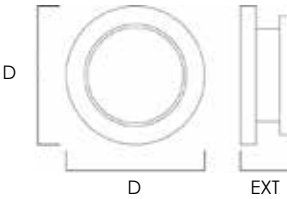

Always consult a qualified electrician before installing any lighting product