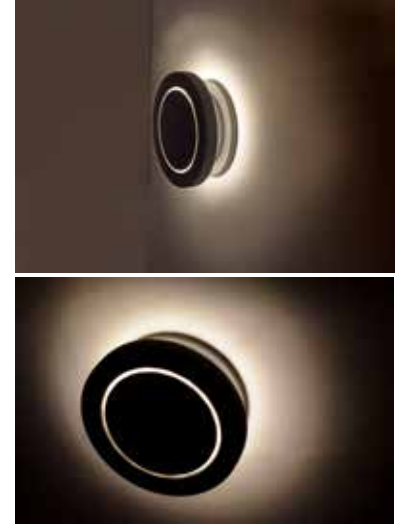

## E41380 | E41381 | E41382

- ETL/cETL IP65
- LED 3000K, CRI 90+
- Wet Location
- Title 24 for outdoor use

Job Name : \_\_\_\_\_  
 Job Type : \_\_\_\_\_  
 Quantity : \_\_\_\_\_  
 Comments : \_\_\_\_\_

### PRODUCT DESCRIPTION

Bring the outdoors inside with our line of Architectural high quality interior and exterior wall sconces. European in design and machined out of blocks of solid Aluminum, these sconces have both the look and quality expected for the discriminate buyer. High powered LEDs create dramatic light effects and most are approved for wet location applications.