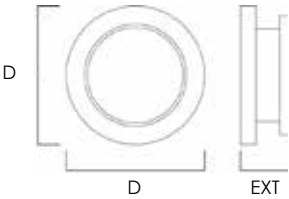

Always consult a qualified electrician before installing any lighting product