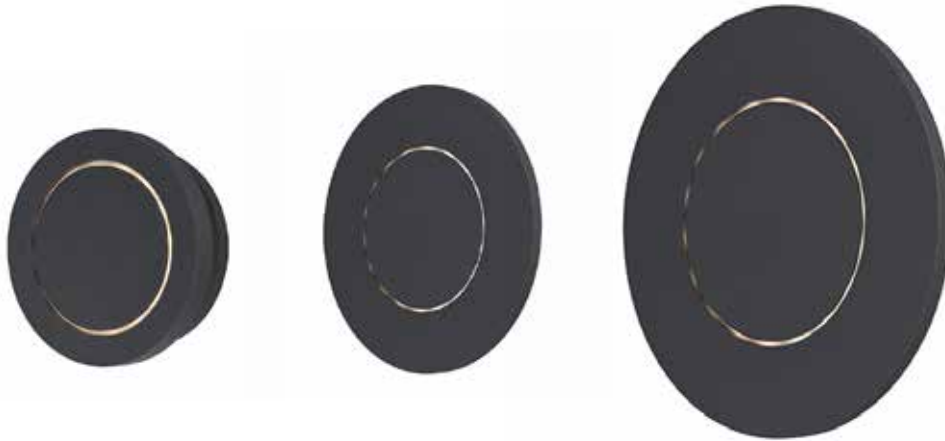

# ALUMILUX | WALL SCONCE

**E41380 | E41381 | E41382**

- ETL/cETL IP65
- LED 3000K, CRI 90+
- Wet Location
- Title 24 for outdoor use

Job Name : \_\_\_\_\_  
 Job Type : \_\_\_\_\_  
 Quantity : \_\_\_\_\_  
 Comments : \_\_\_\_\_

## PRODUCT DESCRIPTION

Bring the outdoors inside with our line of Architectural high quality interior and exterior wall sconces. European in design and machined out of blocks of solid Aluminum, these sconces have both the look and quality expected for the discriminate buyer. High powered LEDs create dramatic light effects and most are approved for wet location applications.

### MEASUREMENT

MODEL	DIMENSION	HCO	HANGING WEIGHT
E41380	5.25"D x 5.25"D x 1.75"EXT	2.75"	1.32 LB
E41381	7"D x 7"D x 1.75"EXT	3.50"	2.20 LB
E41382	11.75"D x 11.75"D x 2.75"EXT	6.00"	5.06 LB

## AVAILABLE SIZES:

5.25" | 7" | 11.75"