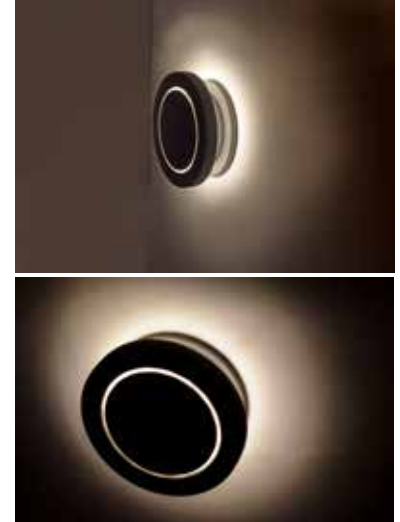

# ALUMILUX | WALL SCONCE

**E41380 | E41381 | E41382**

- ETL/cETL IP65
- LED 3000K, CRI 90+
- Wet Location
- Title 24 for outdoor use

Job Name : \_\_\_\_\_  
 Job Type : \_\_\_\_\_  
 Quantity : \_\_\_\_\_  
 Comments : \_\_\_\_\_

## PRODUCT DESCRIPTION

Bring the outdoors inside with our line of Architectural high quality interior and exterior wall sconces. European in design and machined out of blocks of solid Aluminum, these sconces have both the look and quality expected for the discriminate buyer. High powered LEDs create dramatic light effects and most are approved for wet location applications.