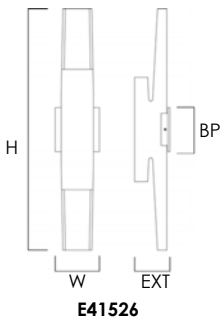

FINISHES OPTIONS:

- White (WT)
- Bronze (BZ)

MATERIAL:

Aluminum + Acrylic

AVAILABLE MODELS:

E41524 | E41526

RATINGS:

ETL cETL IP65
Wet Location
Title 24 (For Outdoor Use)
ADA

ADDITIONAL:

RATED LIFE: 50,000 Hours
OPERATING TEMP: -20° C (-4°), 40° C (104° F)
PHOTOMETRIC: Report Found Online
INSTALL DIRECT: Horizontal/ Vertical
LIGHT DIRECTION: Up/ Down

Always consult a qualified electrician before installing any lighting product

Contemporary
Lighting™