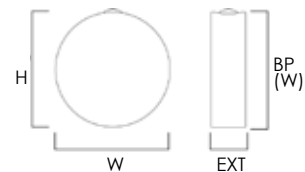

ALUMILUX™ I WALL SCONCE

E41540 | E41542 | E41544

- ETL/cETL IP65
- LED 3000K, CRI 90+
- Wet Location
- Title 24 for outdoor use
- Dimmable with ELV Dimmer
- Available as: 1-Light, 2-Light, and 3-Light

Job Name : _____
 Job Type : _____
 Quantity : _____
 Comments : _____

MEASUREMENT

DIMENSIONS : 4.75"W x 5"H x 1.5"EXT
 HANGING WEIGHT : 1.54 Lb
 HCO : 2.5"
 BP : 3.5"W x 0.4"H

LAMPING

| MODEL | BULB TYPE | CRI | LUMENS | COL TEMP. | DIMMABLE | INPUT |
|--------|-----------------------------|-----|--------|-----------|----------|-------|
| E41540 | (1) 4W PCB LED (Integrated) | 90+ | 280 | 3000K | ELV | 120V |
| E41542 | (2) 4W PCB LED (Integrated) | 90+ | 560 | 3000K | ELV | 120V |
| E41544 | (3) 4W PCB LED (Integrated) | 90+ | 840 | 3000K | ELV | 120V |