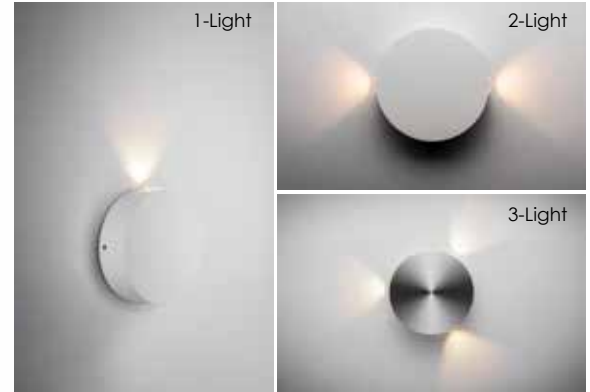

ALUMILUX™ I WALL SCONCE

E41540 | E41542 | E41544

- ETL/cETL IP65
- LED 3000K, CRI 90+
- Wet Location
- Title 24 for outdoor use
- Dimmable with ELV Dimmer
- Available as: 1-Light, 2-Light, and 3-Light

Job Name : _____
 Job Type : _____
 Quantity : _____
 Comments : _____

PRODUCT DESCRIPTION

Bring the outdoors inside with our line of Architectural high quality interior and exterior wall sconces. European in design and machined out of blocks of solid Aluminum, these sconces have both the look and quality expected for the discriminate buyer. High powered LEDs create dramatic light effects and most are approved for wet location applications.

MEASUREMENT

DIMENSIONS : 4.75"W x 5"H x 1.5"EXT
 HANGING WEIGHT : 1.54 Lb
 HCO : 2.5"
 BP : 3.5"W x 0.4"H

LAMPING

| MODEL | BULB TYPE | CRI | LUMENS | COL TEMP. | DIMMABLE | INPUT |
|--------|-----------------------------|-----|--------|-----------|----------|-------|
| E41540 | (1) 4W PCB LED (Integrated) | 90+ | 280 | 3000K | ELV | 120V |
| E41542 | (2) 4W PCB LED (Integrated) | 90+ | 560 | 3000K | ELV | 120V |
| E41544 | (3) 4W PCB LED (Integrated) | 90+ | 840 | 3000K | ELV | 120V |