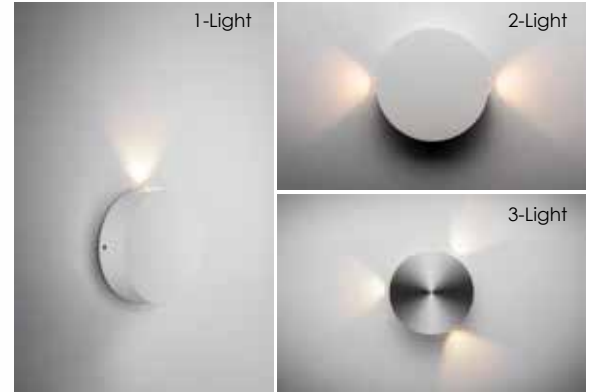

# ALUMILUX™ I WALL SCONCE

**E41540 | E41542 | E41544**

- ETL/cETL IP65
- LED 3000K, CRI 90+
- Wet Location
- Title 24 for outdoor use
- Dimmable with ELV Dimmer
- Available as: 1-Light, 2-Light, and 3-Light

## PRODUCT DESCRIPTION

Bring the outdoors inside with our line of Architectural high quality interior and exterior wall sconces. European in design and machined out of blocks of solid Aluminum, these sconces have both the look and quality expected for the discriminate buyer. High powered LEDs create dramatic light effects and most are approved for wet location applications.