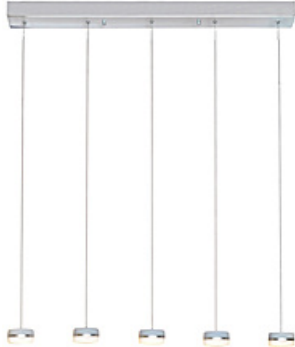

Product Specifications for E22495-11PC

Job Name:	Job Type:
Quantity:	Comments:

E22495-11PC
Mint 5-Light LED Pendant

Finish
Polished Chrome

Glass/Shade
Matte White

Product Category

Lamping

Number of Bulb(s)	5
Light Type	LED
Bulb Type	COB LED
Max Bulb Wattage	4
Max Fixture Wattage	20
Rated Life	N/A
Rated Lumens	±1,295
Color Temp	±3,000 K
Bulb(s) Included	Yes
Light Up/Down	N/A
Beam Spread	N/A
CRI	N/A
Photo Cell Included	N/A
Ballast/Driver/Transformer	No
Dimmable	Standard/Lutron® or Leviton® CL

Measurements

Width	35.50"
Height	N/A
Length	4.75"
Extension	N/A
Back Plate Width	N/A
Back Plate Height	N/A
HCO	N/A
Min Overall Height	N/A
Max Overall Height	125.00"
Hanging Weight	3.00 lb(s)
Height Adjustable	Yes
Slope	N/A
Chain Length	N/A
Wire Length	N/A
Canopy Width	N/A
Canopy Height	N/A
Canopy Length	N/A