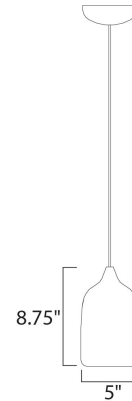

Product Specifications for E20753-NWD

Job Name:	Job Type:
Quantity:	Comments:

E20753-NWD
Arhaus 1-Light Pendant

Finish
Natural Wood

Glass/Shade

Product Category
Entry Foyer Pendant

Lamping

Number of Bulb(s)	1
Light Type	N/A
Bulb Type	LED
Max Bulb Wattage	3
Max Fixture Wattage	3
Rated Life	N/A
Rated Lumens	±210
Color Temp	±3,000 K
Bulb(s) Included	Yes
Light Up/Down	N/A
Beam Spread	N/A
CRI	N/A
Photo Cell Included	N/A
Ballast/Driver/Transformer	No
Dimmable	Yes

Measurements

Width	5.00"
Height	8.75"
Length	5.00"
Extension	N/A
Back Plate Width	N/A
Back Plate Height	N/A
HCO	N/A
Min Overall Height	11.50"
Max Overall Height	118.00"
Hanging Weight	1.76 lb(s)
Height Adjustable	Yes
Slope	N/A
Chain Length	N/A
Wire Length	N/A
Canopy Width	N/A
Canopy Height	N/A
Canopy Length	N/A

Shipping

Carton Weight	3.30 lb(s)
Carton Width	8.66"
Carton Height	9.45"
Carton Length	11.02"
Carton Cubic Feet	N/A
Master Pack	1
Master Pack Weight	N/A
Master Pack Width	N/A
Master Pack Height	N/A
Master Pack Length	N/A
Master Cubic Feet	N/A
UPS Shippable	Yes