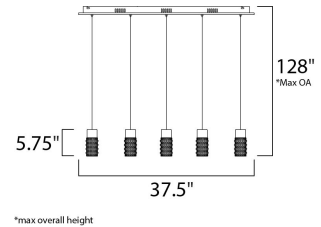

Product Specifications for E20775-18PC

Job Name:	Job Type:
Quantity:	Comments:

E20775-18PC
Polka 5-Light LED Pendant

Finish

Polished Chrome

Glass/Shade

Clear

Product Category

Measurements

Width	4.25"
Height	5.75"
Length	37.50"
Extension	N/A
Back Plate Width	N/A
Back Plate Height	N/A
HCO	N/A
Min Overall Height	8.00"
Max Overall Height	128.00"
Hanging Weight	13.42 lb(s)
Height Adjustable	Yes
Slope	N/A
Chain Length	N/A
Wire Length	N/A
Canopy Width	N/A
Canopy Height	N/A
Canopy Length	N/A

Shipping

Carton Weight	15.84 lb(s)
Carton Width	8.19"
Carton Height	6.83"
Carton Length	41.34"
Carton Cubic Feet	N/A
Master Pack	1
Master Pack Weight	N/A
Master Pack Width	N/A
Master Pack Height	N/A
Master Pack Length	N/A
Master Cubic Feet	N/A
UPS Shippable	Yes